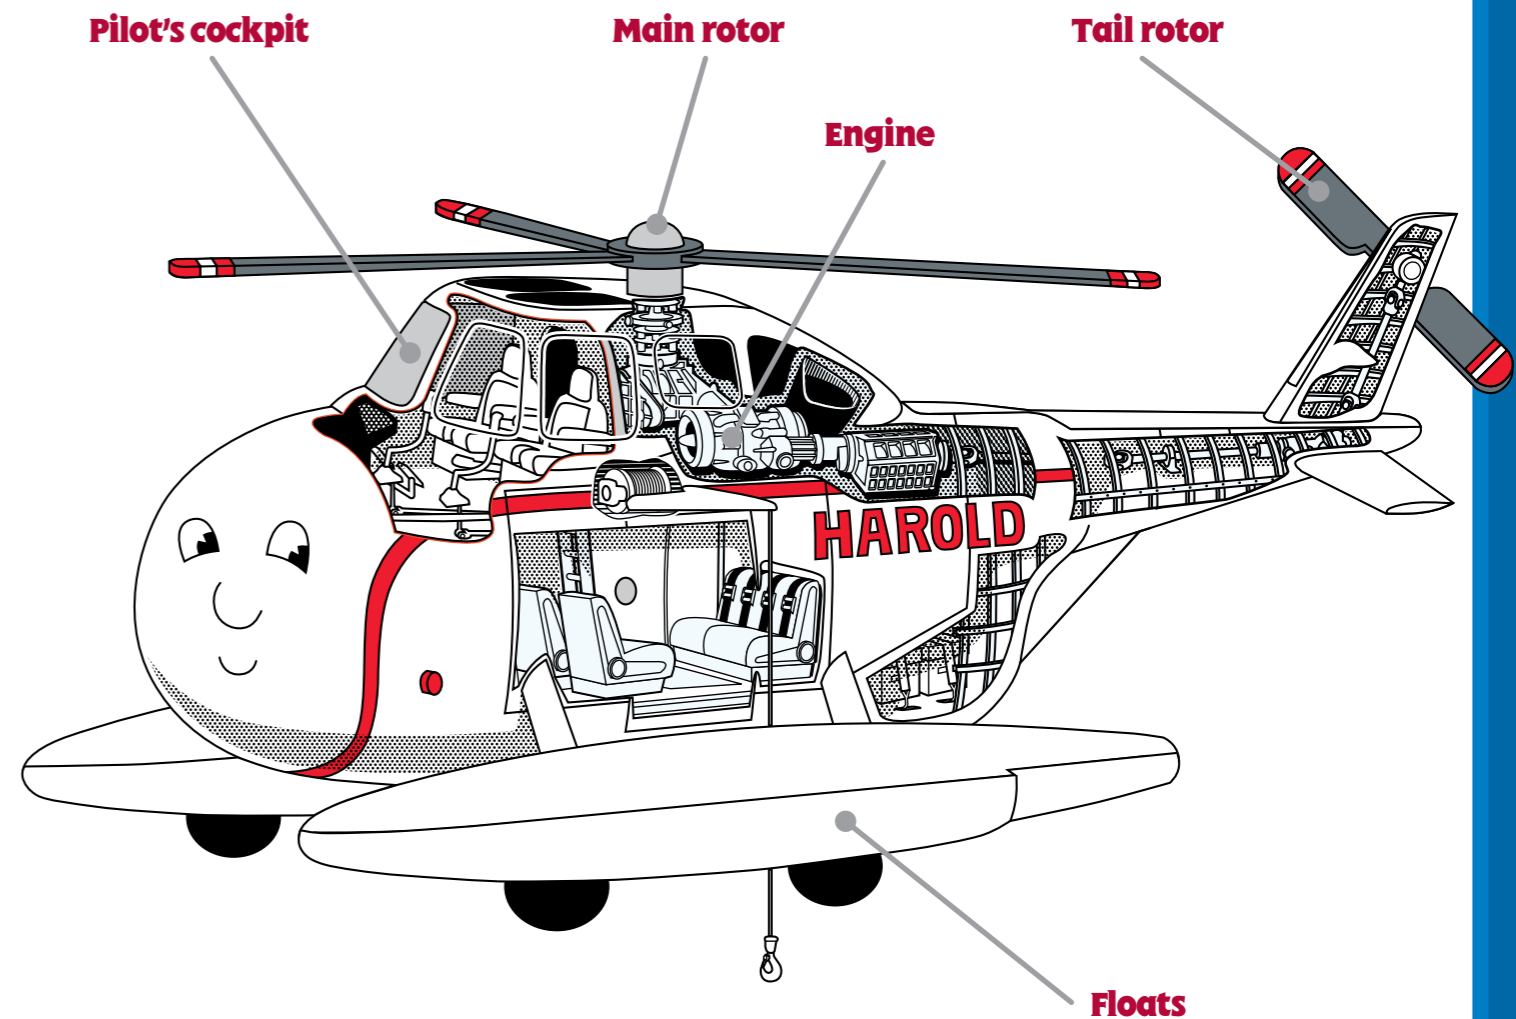

TREVOR

Trevor is a traction engine. He's like a farm tractor, but he is also a steam engine like Thomas.

Trevor works in the Vicarage Orchard, where he pulls trailers of fruit and sometimes gives children rides.

Trevor has wide metal wheels that grip the ground and stop him sinking into the mud.

His steam engine turns a heavy flywheel that turns his wheels.

REALLY USEFUL FACT

Traction engines like Trevor can work farm machines too.

HAROLD

Harold is a helicopter, who is often seen flying over Sodor.

Harold's rotor spins round very fast. When it's spinning it lifts Harold into the air.

Harold has floats for landing on water and wheels for landing on the ground.

REALLY USEFUL FACT

Thomas and the other engines call Harold "Whirlybird" because his rotor whirls round.