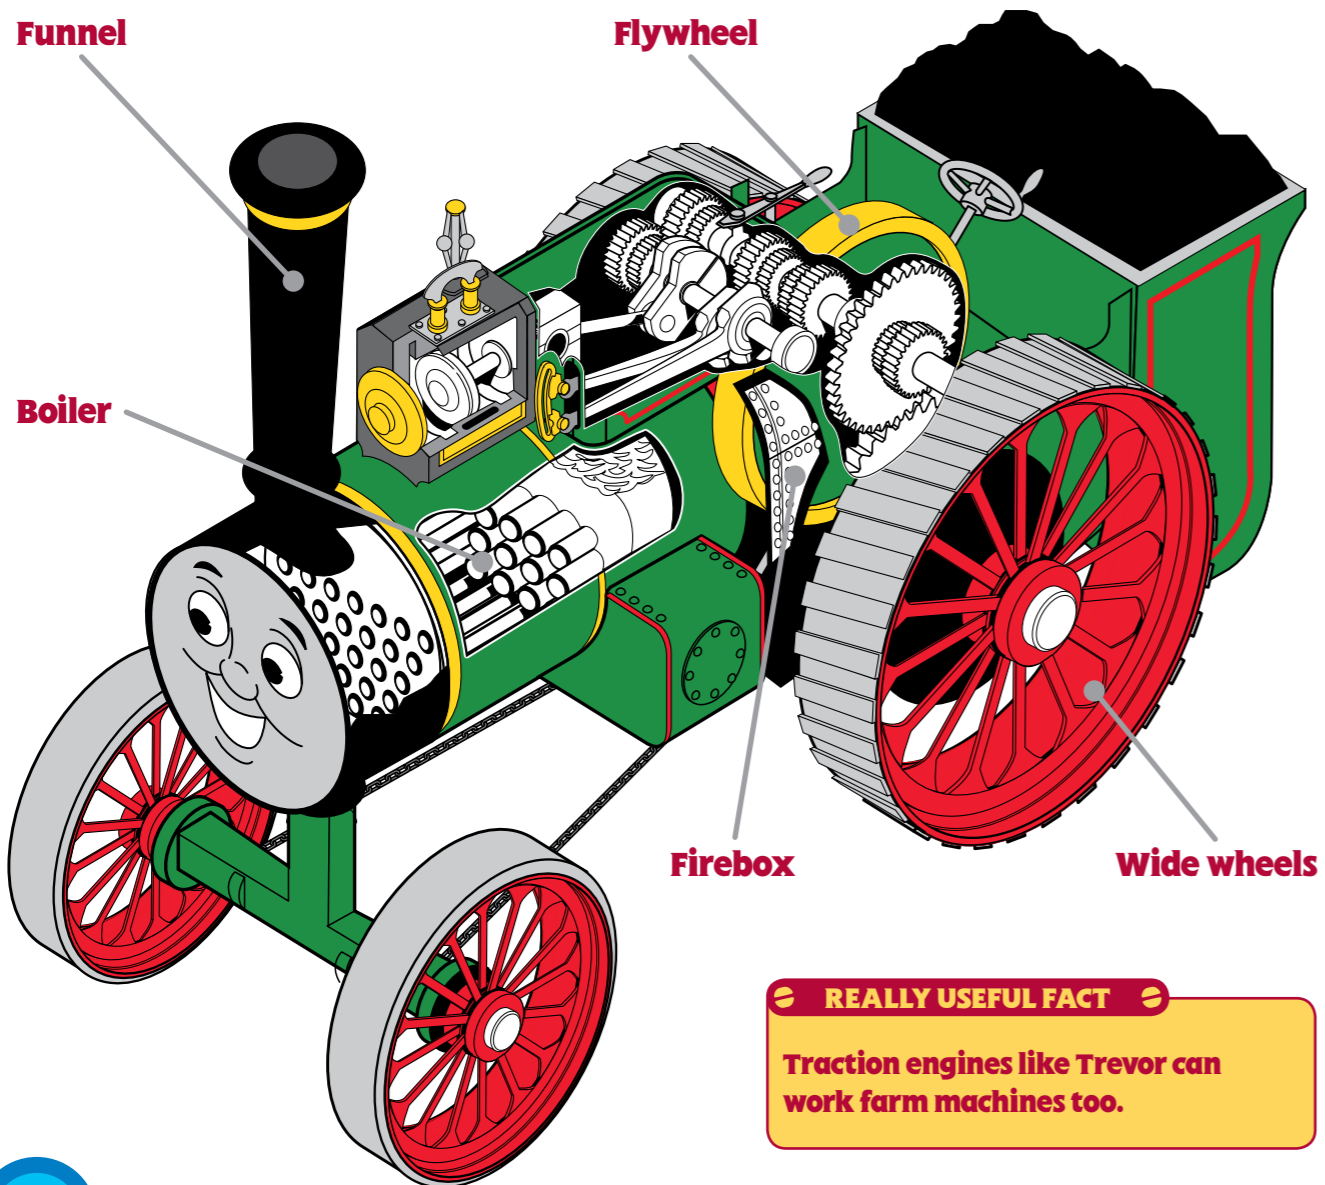

TREVOR

Trevor is a traction engine. He's like a farm tractor, but he is also a steam engine like Thomas.

Trevor works in the Vicarage Orchard, where he pulls trailers of fruit and sometimes gives children rides.

Trevor has wide metal wheels that grip the ground and stop him sinking into the mud.

His steam engine turns a heavy flywheel that turns his wheels.

REALLY USEFUL FACT

Traction engines like Trevor can work farm machines too.

HAROLD

Harold is a helicopter, who is often seen flying over Sodor.

Harold's rotor spins round very fast. When it's spinning it lifts Harold into the air.

Harold has floats for landing on water and wheels for landing on the ground.

REALLY USEFUL FACT

Thomas and the other engines call Harold "Whirlybird" because his rotor whirls round.